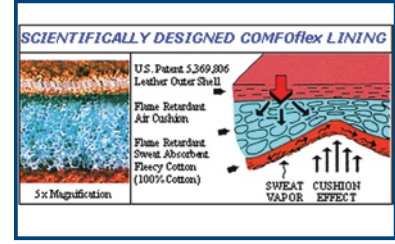

COMFOflex®

WELDING GLOVES

Cotton lining

Foam lining

COMFOflex® lining

COMFOflex®

10-2000XL , 10-2000XL/18

- A-grade cow split leather
- Hand COMFOflex® lined
- Cuff cotton lined
- Wide body model

EVLAR® 4 ply + 5 ply

COMFOflex®

EN 12477 (09.2005) TYPE A
TÜV BP 60017622 0001
TÜV 21128415 002

Ω ELECTROSTATIC TESTED Ω

10-2000XL/LH

- Same features like the 10-2000 glove
- Left Hand only pairs (LH)

KEVLAR® 4 ply

COMFOflex®

EN 12477 (09.2005) TYPE A
TÜV BP 60017622 0001
TÜV 21128415 002

Ω ELECTROSTATIC TESTED Ω

10-2087XL

- A-grade cow shoulder split leather
- Hand full COMFOflex® lined
- Cuff cotton lined
- Wide body model