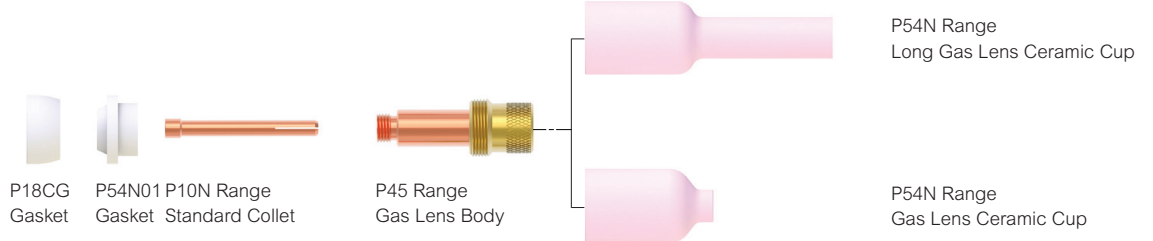

Gas Lens Series