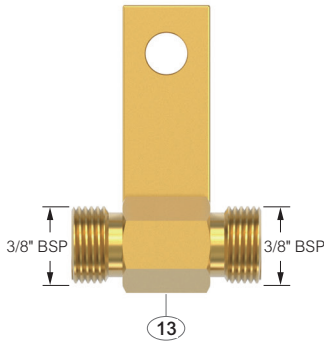

Cable Adaptor

Cable Adaptors		
Part Number	Description	
1	P608601	Adaptor 3/8" BSP Male X M12 X 1.0 Female
2	P608603	Adaptor 3/8" BSP Male X M14 X 1.0 Female
3	P608604	Adaptor 3/8" BSP Male X 3/8" UNF Male
4	P608605	Adaptor 3/8" BSP Male X 5/8" UNF Male
5	P608606	Adaptor 3/8" BSP Male X 5/8" UNF-LH Male
6	P608607	Adaptor 3/8" BSP Male X 3/8" UNF Female
7	P608608	Adaptor 3/8" BSP Male X 7/8" UNF Male
8	P608609	Adaptor 3/8" BSP Male X 7/8" UNF-LH Male
9	P608618	Adaptor 3/8" Male Quick Fit Gas (Migatronic)
10	P608619	Adaptor 3/8" BSP Male Quick Fit Water
11	P608538	Adaptor 3/8" BSP Male X 1/4" BSP Female
12	P0315070	Adaptor 3/8" BSP Male X 3/8" BSP Male
13	P0315012	Lug Power Adaptor 3/8" BSP Male