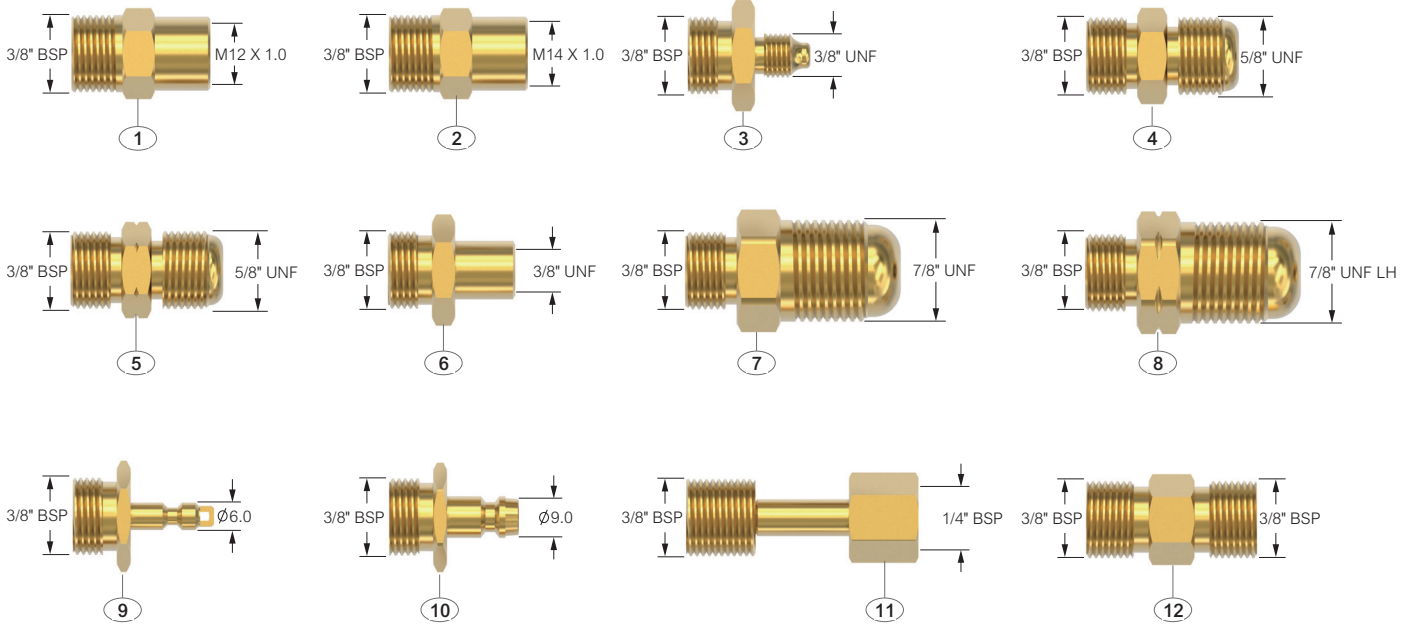

Cable Adaptor

Cable Adaptors		
Part Number	Description	
1	P608601	Adaptor 3/8" BSP Male X M12 X 1.0 Female
2	P608603	Adaptor 3/8" BSP Male X M14 X 1.0 Female
3	P608604	Adaptor 3/8" BSP Male X 3/8" UNF Male
4	P608605	Adaptor 3/8" BSP Male X 5/8" UNF Male
5	P608606	Adaptor 3/8" BSP Male X 5/8" UNF-LH Male
6	P608607	Adaptor 3/8" BSP Male X 3/8" UNF Female
7	P608608	Adaptor 3/8" BSP Male X 7/8" UNF Male
8	P608609	Adaptor 3/8" BSP Male X 7/8" UNF-LH Male
9	P608618	Adaptor 3/8" Male Quick Fit Gas (Migatronic)
10	P608619	Adaptor 3/8" BSP Male Quick Fit Water
11	P608538	Adaptor 3/8" BSP Male X 1/4" BSP Female
12	P0315070	Adaptor 3/8" BSP Male X 3/8" BSP Male
13	P0315012	Lug Power Adaptor 3/8" BSP Male